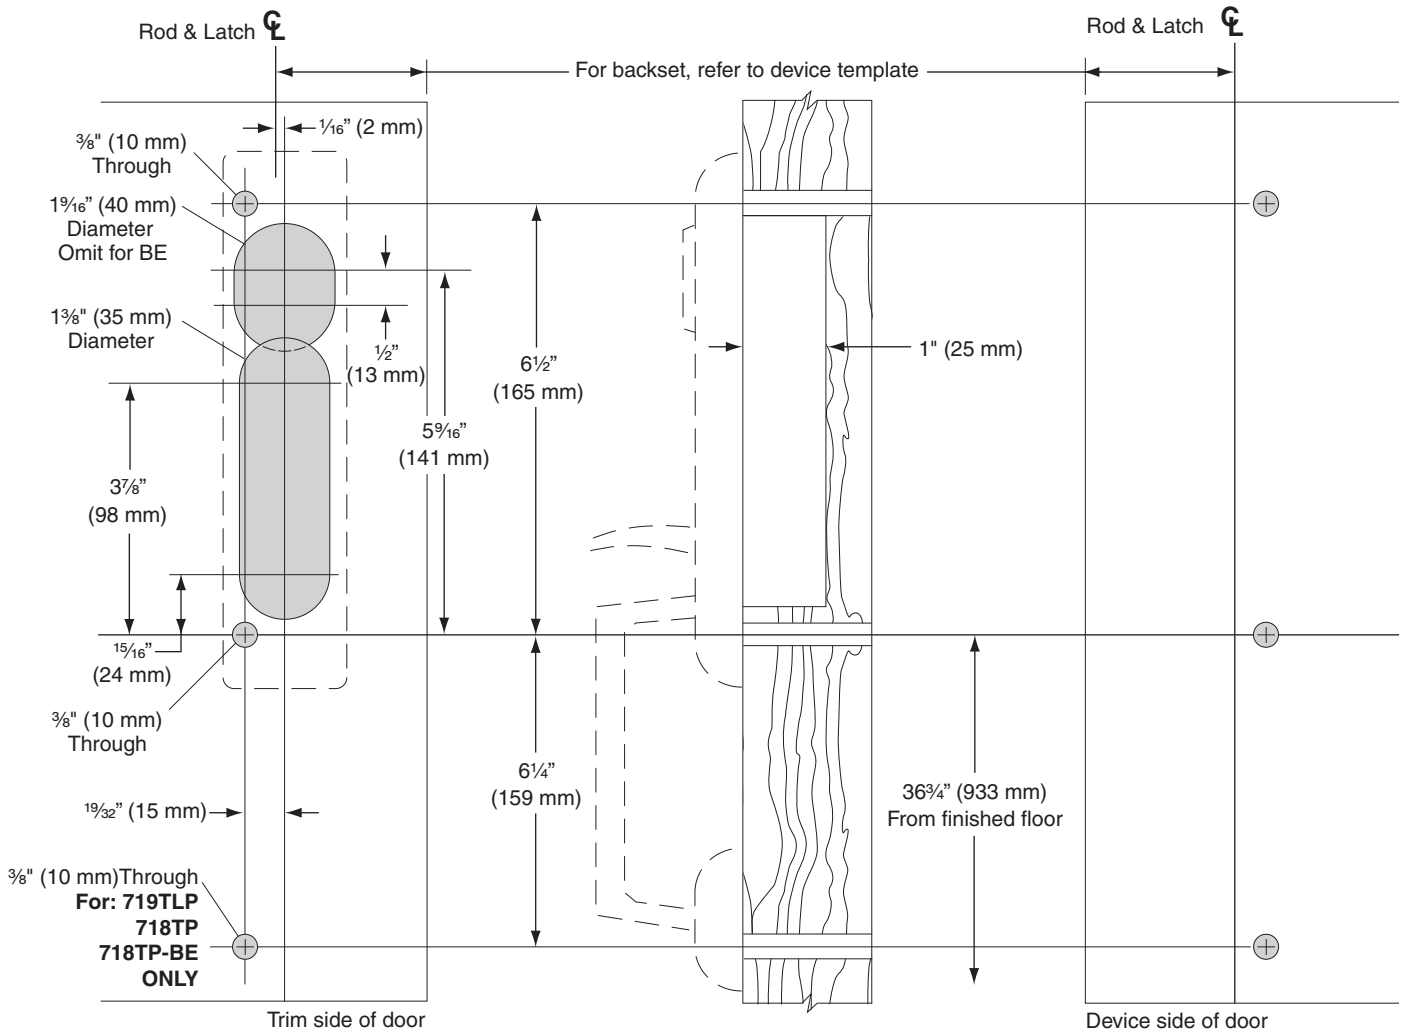

(F)XX-C Trim for Concealed Vertical Device only

711K, 711K-NL, 711K-DT, 711K-BE, 712L, 712L-NL, 712L-DT, 712-BE, 718TP, 718TP-BE, 719TL, 719TL-NL, 719TL-BE, 719TLP, 719TLP-NL Wood Door, LHR Shown, RHR Opposite

THIS TEMPLATE APPLIES TO PRODUCT ORDERED PRIOR TO 3/1/2011

AFTER THIS DATE USE NEW TEMPLATE

TEMPLATE
W-2456-c